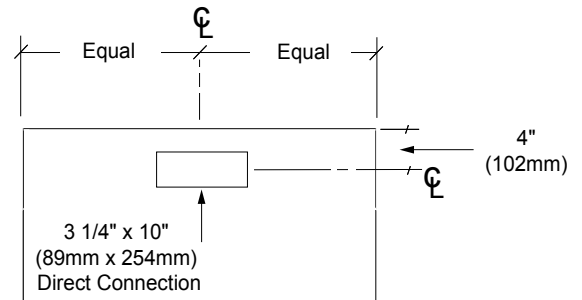

PCOR30

dacor
The Life of the Kitchen.®

092105

Over the Range Convection Microwave Oven

1/1

PLANNING GUIDE

UPPER CABINET DIMENSIONS
(Upper Cabinets 13" (330mm) Maximum Depth)

OVERALL DIMENSIONS

"A" - From Top of PCOR30 to Finished Countertop
34" (864mm) Minimum with deflector for a maximum cooktop surface BTU rating of 44,000 BTU's.
36" (914mm) Minimum without deflector for a maximum cooktop surface BTU rating of 44,000 BTU's.
36" (914mm) Minimum with deflector for a maximum cooktop surface BTU rating of 60,000 BTU's.

 **NOTES:**

- 30" electric cooktops or ranges can be installed at 34" (864mm) with deflector or 36" (914mm) without deflector for a maximum cooktop surface rating of 10,000 watts.
- Microwave is supplied with a 48" (1219mm) power cord, with a three prong grounded plug.

**MICROWAVE TOP VIEW
EXHAUST LOCATION**

Model No.	Dedicated Circuit Required	Total Connected Load	Approximate Shipping Weight
PCOR30	120VAC, 60Hz, 15A (Breaker)	1.56kW (13A)	84 lbs.